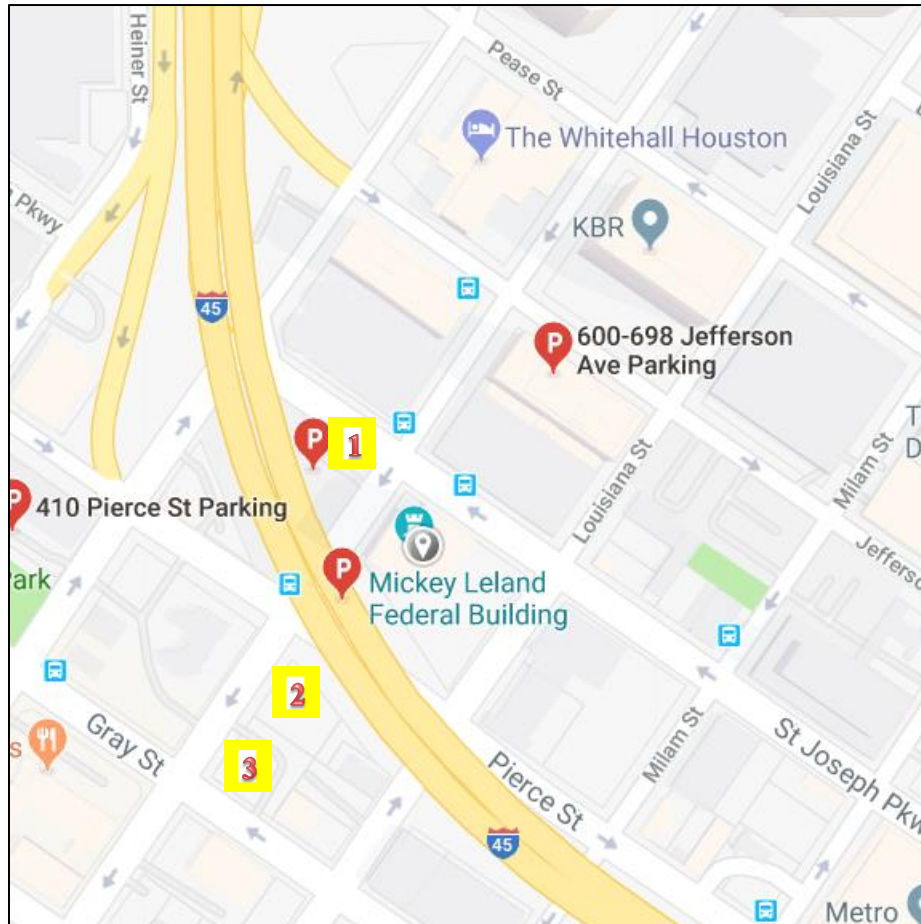

Mickey Leland Federal Building
1919 Smith Street, First Floor Meeting Room
Houston, TX 77002

Vicinity map and nearby parking facilities:

The following locations are within one to two blocks of the meeting location. (The parking lot at the Mickey Leland Federal Building has very limited space).

- 1) Central Parking (Structure) 1900 Smith, \$15/day
- 2) Surface Lot at 2001 Smith, \$10/day
- 3) Surface Lot at 2051 Smith, \$7/day